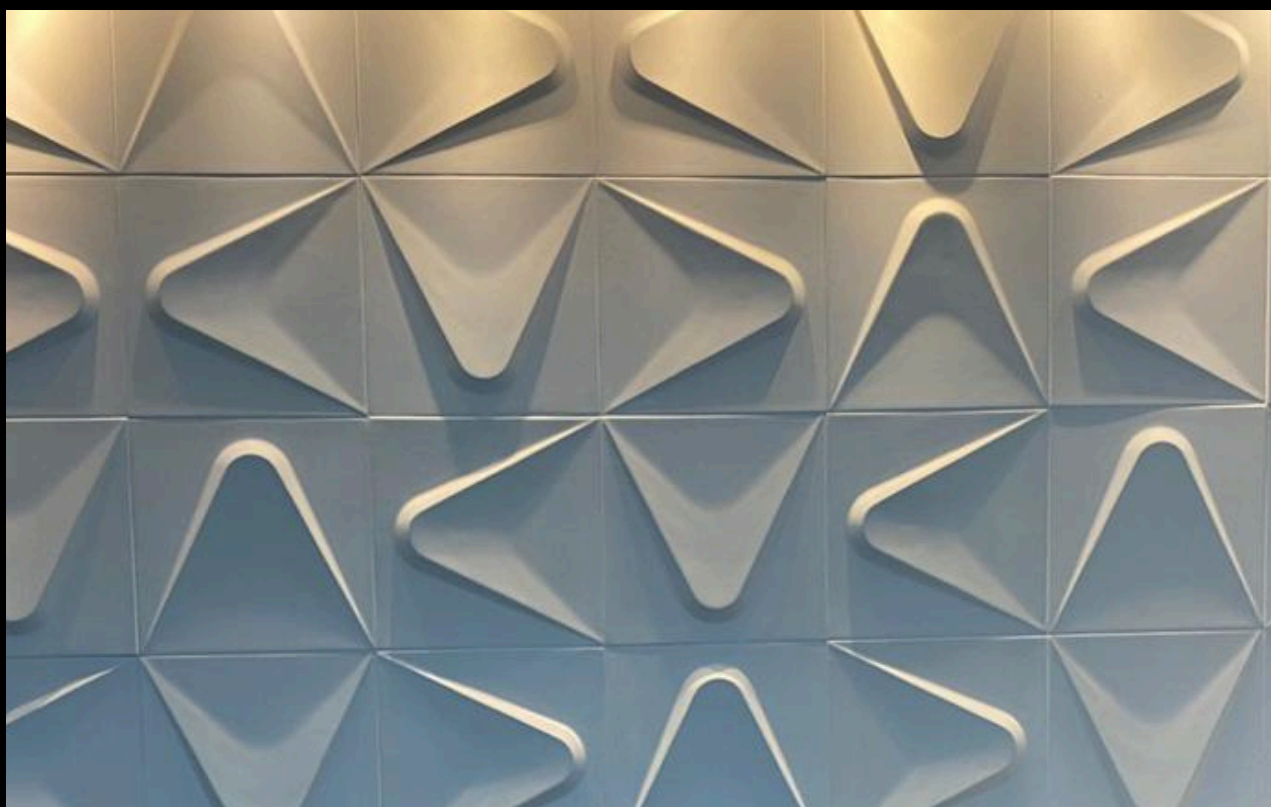

Liberte sua criatividade.