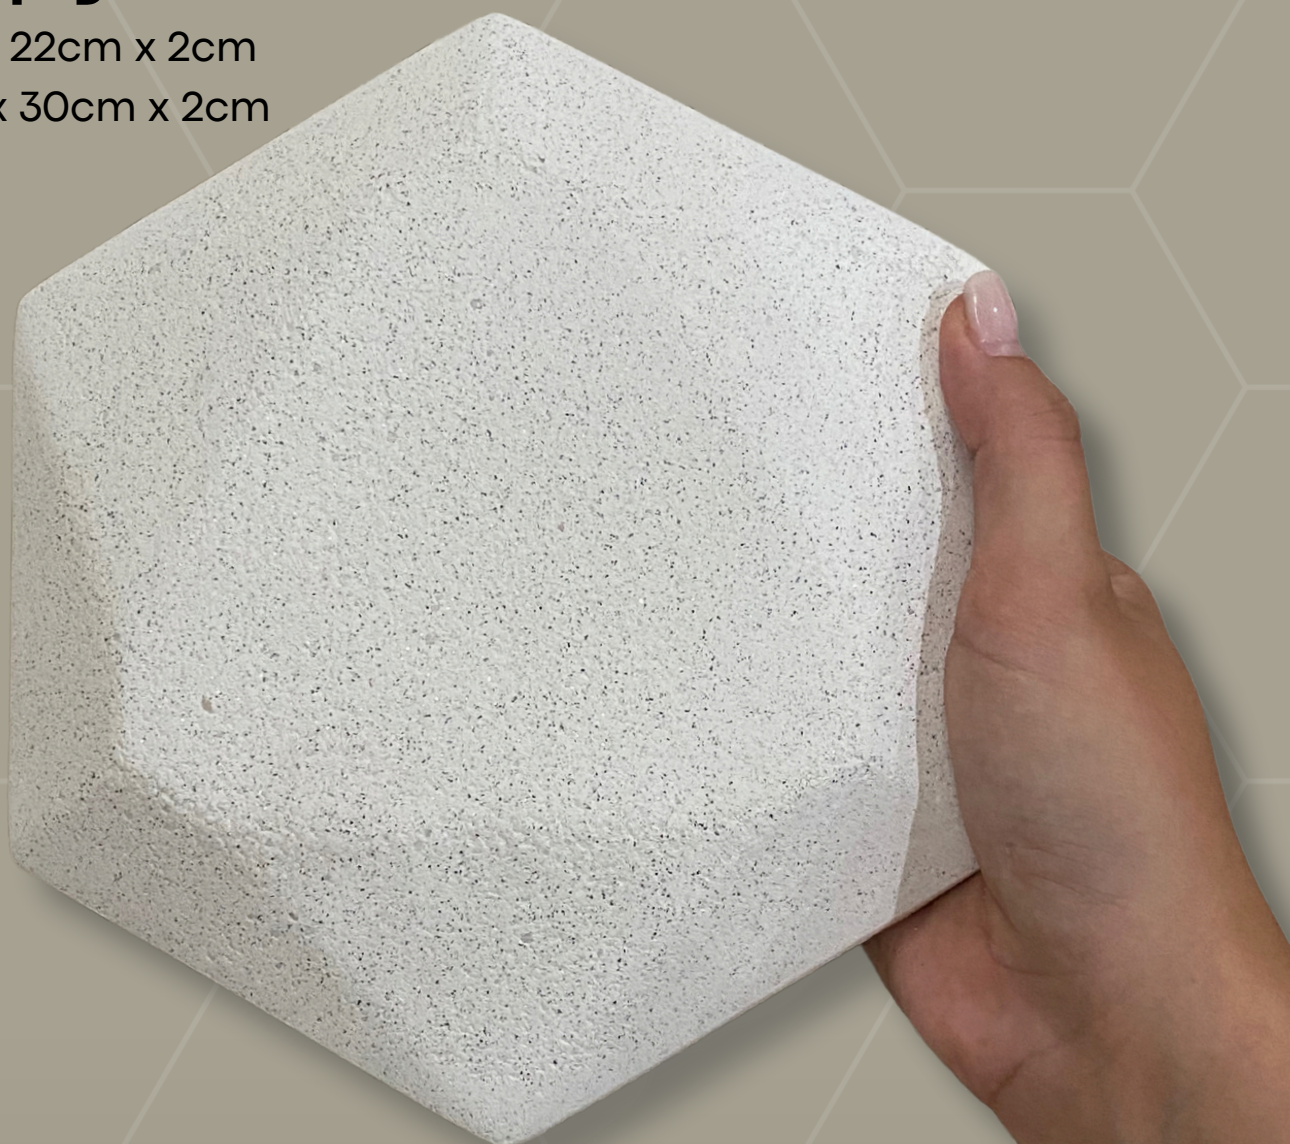

A close-up photograph of a person's back wearing a blue mesh garment. The mesh is composed of small, interconnected squares, creating a grid-like pattern. The person's skin is visible through the mesh, and the overall tone is light and natural. The lighting is soft, highlighting the texture of the fabric and the contours of the back.

19cm x 22cm x 2cm

26cm x 30cm x 2cm

Bianco

Apontinante

Amarelo claro

Amarelo Escuro

Rose Gold

Terracota